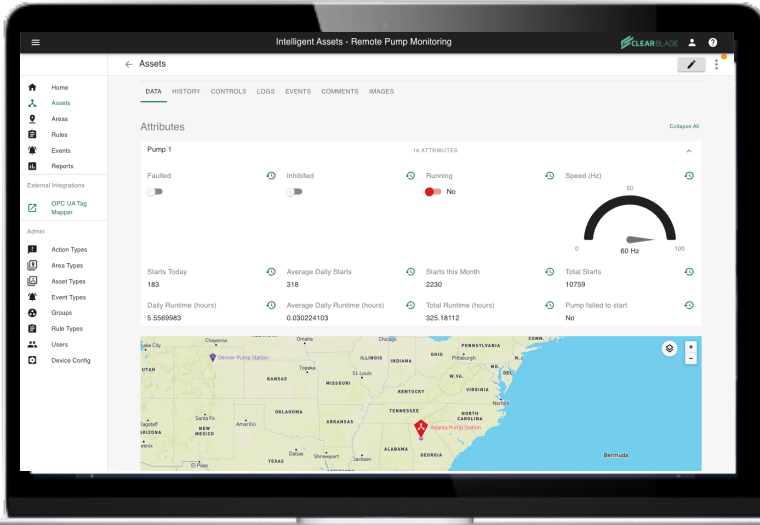

CONNECT ANY ASSET

ClearBlade's Intelligent Assets application enables you to connect, monitor, and control any asset in your business, all without needing a computer science degree or expensive services from a systems integrator.